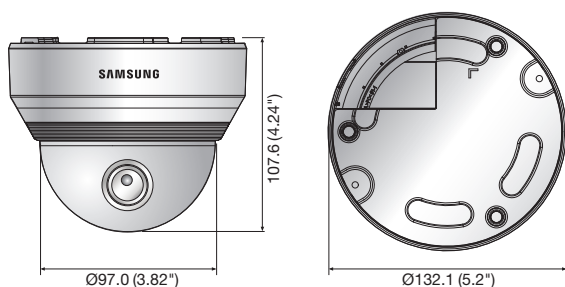

Dimensions

Unit : mm (inch)