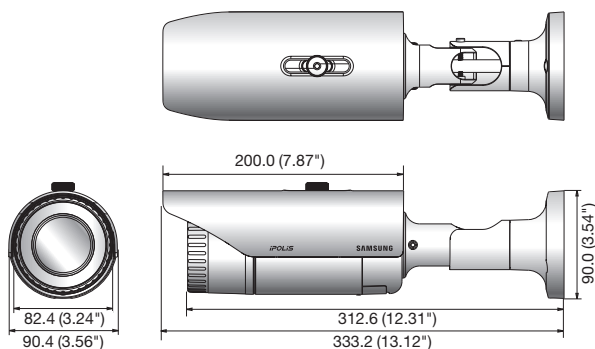

## Dimensions

Unit : mm (inch)

	SNO-5084RN/P
<b>VIDEO</b>	
Imaging Device	1/3" 1.37M CMOS (IMX238)
Total Pixels	1,312(H) x 1,069(V)
Effective Pixels	1,305(H) x 1,049(V)
Scanning System	Progressive
Min. Illumination	Color : 0.05Lux (1/30sec, F1.2, 50IRE), 0.0008Lux (2sec, 50IRE), 0.005Lux (1/30sec, F1.2, 30IRE) B/W : 0Lux (IR LED on)
S / N Ratio	50dB
Video Output	CVBS : 1.0Vpp / 75Ω composite, 704 x 480(N), 704 x 576(P), for installation DIP connector type
<b>LENS</b>	
Focal Length (Zoom Ratio)	3 ~ 8.5mm (2.8x) motorized varifocal
Max. Aperture Ratio	F1.2
Angular Field of View	H : 93.4°(Wide) ~ 33.1°(Tele) / V : 73.8°(Wide) ~ 26.5°(Tele)
Min. Object Distance	0.5m (1.64ft)
Focus Control	Simple focus (Motorized V/F) / Manual - Remote control via network (Manual, Simple focus)
Lens / Mount Type	DC auto iris, P-Iris / Board-in type
<b>OPERATIONAL</b>	
IR LED / Viewable Length	20ea / 30m (98.43ft)
Camera Title	Off / On (Displayed up to 40 characters)
Day & Night	Auto (ICR) / Color / B/W / External / Schedule
Backlight Compensation	Off / BLC / WDR
Wide Dynamic Range	130dB
Contrast Enhancement	SSDR (Samsung Super Dynamic Range) (Off / On)
Digital Noise Reduction	SSNR III (2D+3D noise filter) (Off / On)
Digital Image Stabilization	Off / On
Defog	Off / Auto / Manual
Motion Detection	Off / On (4 zones with 4-sided polygon)
Privacy Masking	Off / On (32 zones with 4-sided polygon)
Gain Control	Off / Low / Middle / High
White Balance	ATW / AWC / Manual / Indoor / Outdoor
Electronic Shutter Speed	Minimum / Maximum / Anti flicker
Flip / Mirror	Off / On
Intelligent Video Analytics	Tampering, Virtual line, Enter / Exit, (Dis)Appear, Audio detection, Face detection with metadata
Alarm I/O	Input 1ea / Output 1ea
Alarm Triggers	Motion detection, Tampering, Audio detection, Face detection, Video analytics, Network disconnection, Alarm input
Alarm Events	File upload via FTP and E-mail, Notification via E-mail, Local storage (SD/SDHC/SDXC) recording at Event, External output
<b>NETWORK</b>	
Ethernet	RJ-45 (10/100BASE-T)
Video Compression Format	H.264 (MPEG-4 part 10/AVC), MJPEG
Resolution	1280 x 1024, 1280 x 720P (HD), 1024 x 768, 800 x 600, 640 x 480, 320 x 240
Max. Framerate	H.264 : Max. 60fps at all resolutions MJPEG : 1280 x 1024, 1280 x 720, 1024 x 768 : Max. 15fps 800 x 600, 640 x 480, 320 x 240 : Max. 30fps
Video Quality Adjustment	H.264 : Compression level, Target bitrate level control, MJPEG : Quality level control
Bitrate Control Method	H.264 : CBR or VBR, MJPEG : VBR
Streaming Capability	Multiple streaming (Up to 10 profiles)
Audio In	Selectable (Mic in / Line in) Supply voltage : 2.5V DC (4mA), Input impedance : approx. 2K Ohm
Audio Out	Line out (3.5mm stereo mini jack), Max output level : 1 Vrms
Audio Compression Format	G.711 u-law/G.726 selectable, G.726 (ADPCM) 8KHz, G.711 8KHz G.726 : 16Kbps, 24Kbps, 32Kbps, 40Kbps
Audio Communication	Bi-directional audio
IP	IPv4, IPv6
Protocol	TCP/IP, UDP/IP, RTP(UDP), RTP(TCP), RTCP, RTSP, NTP, HTTP, HTTPS, SSL, DHCP, PPPoE, FTP, SMTP, ICMP, IGMP, SNMPv1/v2c/v3(MIB-2), ARP, DNS, DDNS, QoS, PIM-SM, UPnP, Bonjour
Security	HTTPS(SSL) login authentication, Digest login authentication IP address filtering, User access log, 802.1x authentication
Streaming Method	Unicast / Multicast
Max. User Access	15 users at unicast mode
Edge Storage	micro SD/SDHC/SDXC (4GB included) Motion images recorded in the SDXC/SDHC/SD memory card can be downloaded
Application Programming Interface	ONVIF profile S, SUNAPI (HTTP API), SVPN 1.2
Webpage Language	English, French, German, Spanish, Italian, Chinese, Korean, Russian, Japanese, Swedish, Danish, Portuguese, Turkish, Polish, Czech, Rumanian, Serbian, Dutch, Croatian, Hungarian, Greek, Finnish, Norwegian
Web Viewer	Supported OS : Windows XP / VISTA / 7 / 8, MAC OS X 10.7 Supported Browser : Microsoft Internet Explorer (Ver. 8 ~ 10), Mozilla Firefox (Ver. 9 ~ 19), Google Chrome (Ver. 15 ~ 25), Apple Safari (Ver. 6.0.2(Mac OS X 10.8, 10.7 only), 5.1.7) * Mac OS X only
Central Management Software	SmartViewer, SSM
<b>ENVIRONMENTAL</b>	
Operating Temperature / Humidity	-30°C ~ +55°C (-22°F ~ +131°F) / Less than 90% RH
Storage Temperature / Humidity	-30°C ~ +60°C (-22°F ~ +140°F) / Less than 90% RH
Ingress Protection	IP66
Vandal Resistance	IK10
<b>ELECTRICAL</b>	
Input Voltage / Current	12V DC, 24V AC, PoE (IEEE802.3af)
Power Consumption	Max 10W / 11.5W (12V DC - Heater off / on), Max 11.5W / 12.95W (PoE - Heater off / on) Max 12W / 13.5W (24V AC - Heater off / on)
<b>MECHANICAL</b>	
Color / Material	Dark gray / Aluminum
Dimensions (WxHxD)	82.4 x 82.4 x 312.6mm (3.24" x 3.24" x 12.31") (Without sunshield)
Weight	1.17Kg (2.58 lb) (With sunshield)