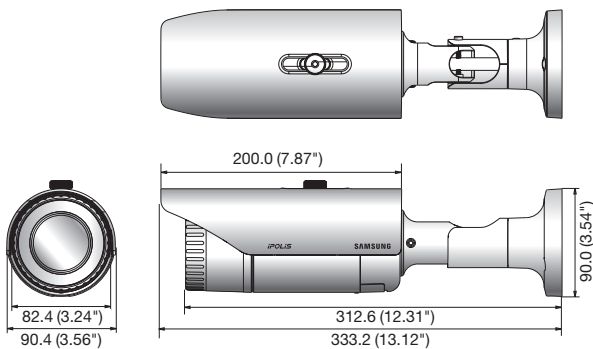

Dimensions

Unit : mm (inch)

SNO-6084RN/P	
VIDEO	
Imaging Device	1/2.8" 2.38M CMOS (IMX136)
Total Pixels	1,952(H) x 1,116(V)
Effective Pixels	1,944(H) x 1,104(V)
Scanning System	Progressive
Min. Illumination	Color : 0.1Lux (1/30sec, F1.2, 50IRE), 0.0017Lux (2sec, F1.2, 50IRE), 0.03Lux (F1.2, 30IRE) B/W : 0Lux (IR LED on), 0Lux (F1.2, 30IRE, IR LED on)
S / N Ratio	50dB
Video Output	CVBS : 1.0Vpp / 75Ω composite, 704 x 480(N), 704 x 576(P), for installation DIP connector type
LENS	
Focal Length (Zoom Ratio)	3 ~ 8.5mm (2.8x) motorized varifocal
Max. Aperture Ratio	F1.2
Angular Field of View	H : 105.5°(Wide) ~ 37.1°(Tele) / V : 57.5°(Wide) ~ 21.0°(Tele)
Min. Object Distance	0.5m (1.64ft)
Focus Control	Simple focus (Motorized V/F) / Manual, Remote control via network (Manual, Simple focus)
Lens Type	DC auto iris
Mount Type	Board-in type
OPERATIONAL	
IR LED	20ea
Viewable Length	30m (98.43ft)
Camera Title	Off / On (Displayed up to 45 characters)
Day & Night	Auto (ICR) / Color / B/W / External / Schedule
Backlight Compensation	Off / BLC
Wide Dynamic Range	120dB
Contrast Enhancement	SSDR (Samsung Super Dynamic Range) (Off / On)
Digital Noise Reduction	SSNR III (2D+3D noise filter) (Off / On)
Digital Image Stabilization	Off / On
Defog	Off / Auto / Manual
Motion Detection	Off / On (4ea 4 points polygonal zones)
Privacy Masking	Off / On (32 zones with 4 points of polygonal)
Gain Control	Off / Low / Middle / High
White Balance	ATW / AWC / Manual / Indoor / Outdoor
Electronic Shutter Speed	Minimum / Maximum / Anti flicker
Flip / Mirror	Off / On
Intelligent Video Analytics	Tampering, Virtual line, Enter / Exit, (Dis)Appear, Audio detection, Face detection
Alarm I/O	Input 1ea / Output 1ea
Alarm Triggers	Motion detection, Tampering, Audio detection, Face detection, Video analytics, Network disconnection, Alarm input
Alarm Events	File upload via FTP and E-mail, Notification via E-mail, Local storage (SD/SDHC/SDXC) or NAS recording at Event (Alarm triggers), External output
NETWORK	
Ethernet	RJ-45 (10/100BASE-T)
Video Compression Format	H.264 (MPEG-4 part 10/AVC), MJPEG
Resolution	1920 x 1080, 1280 x 1024, 1280 x 960, 1280 x 720, 1024 x 768, 800 x 600, 800 x 450, 640 x 480, 640 x 360, 320 x 240, 320 x 180
Max. Framerate	H.264 : Max. 60fps at all resolutions MJPEG : 1920 x 1080, 1280 x 1024, 1280 x 960, 1280 x 720, 1024 x 768 : Max. 15fps 800 x 600, 800 x 450, 640 x 480, 640 x 360, 320 x 240, 320 x 180 : Max. 30fps
Video Quality Adjustment	H.264 : Compression level, Target bitrate level control, MJPEG : Quality level control
Bitrate Control Method	H.264 : CBR or VBR, MJPEG : VBR
Streaming Capability	Multiple streaming (Up to 10 profiles)
Audio In	Selectable (Mic in / Line in), Max output level : 1 Vrms Supply voltage : 2.5V DC (4mA), Input impedance : approx. 2K Ohm
Audio Out	Line out (3.5mm stereo mini jack)
Audio Compression Format	G.711 u-law/G.726 selectable, G.726 (ADPCM) 8KHz, G.711 8KHz G.726 : 16Kbps, 24Kbps, 32Kbps, 40Kbps
Audio Communication	Bi-directional audio
IP	IPv4, IPv6
Protocol	TCP/IP, UDP/IP, RTP(UDP), RTP(TCP), RTCP, RTSP, NTP, HTTP, HTTPS, SSL, DHCP, PPPoE, FTP, SMTP, ICMP, IGMP, SNMPv1/v2c/v3(MIB-2), ARP, DNS, DDNS, QoS, PIM-SM, UPnP, Bonjour
Security	HTTPS(SSL) login authentication, Digest login authentication IP address filtering, User access log, 802.1x authentication
Streaming Method	Unicast / Multicast
Max. User Access	15 users at unicast mode
Edge Storage	micro SD/SDHC/SDXC (4GB included) Motion images recorded in the SDXC/SDHC/SD memory card can be downloaded
Application Programming Interface	ONVIF profile S, HTTP API (SUNAPI) 2.0, S/NVP 1.2
Webpage Language	English, French, German, Spanish, Italian, Chinese, Korean, Russian, Japanese, Swedish, Danish, Portuguese, Turkish, Polish, Czech, Rumanian, Serbian, Dutch, Croatian, Hungarian, Greek, Norwegian, Finnish
Web Viewer	Supported OS : Windows XP / VISTA / 7 / 8 / 8.1, MAC OS X 10.7 Supported Browser : Microsoft Internet Explorer (Ver. 11 ~ 8) Mozilla Firefox (Ver. 19 ~ 9) * Windows only Google Chrome (Ver. 25 ~ 15) * Windows only Apple Safari (Ver. 6.0.2(Mac OS X 10.8, 10.7 only), 5.1.7) * Mac OS X only
Central Management Software	SmartViewer
ENVIRONMENTAL	
Operating Temperature / Humidity	24V AC : -50°C ~ +55°C (-58°F ~ +131°F) / Less than 90% RH 12V DC, PoE : -20°C ~ +55°C (-4°F ~ +131°F) / Less than 90% RH *Start up should be done at above -10°C (+14°F)
Storage Temperature / Humidity	-30°C ~ +60°C (-22°F ~ +140°F) / Less than 90% RH
Ingress Protection	IP66
Vandal Resistance	IK10
ELECTRICAL	
Input Voltage / Current	12V DC, 24V AC, PoE (IEEE802.3af)
Power Consumption	Max. 11.0W (Heater off), Max. 17.0W (24V AC - Heater on)
MECHANICAL	
Color / Material	Dark gray / Aluminum
Dimensions (WxHxD)	82.4 x 82.4 x 312.6mm (3.24" x 3.24" x 12.31") (Without sunshield)
Weight	1.19Kg (2.62 lb) (With sunshield)