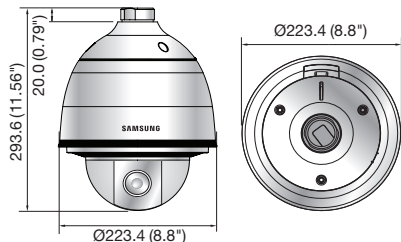

## Key Features

- Max. 1.3M (1280 x 1024) resolution
- 16 : 9 HD (720p) resolution support
- 4.44 ~ 142.6mm (32x) optical zoom, 16x digital zoom
- 0.05Lux@F1.6 (Color), 0.005Lux@F1.6 (B/W)
- H.264, MJPEG dual codec, Multiple streaming
- Day & Night (ICR), WDR (120dB), Intelligent video analytics
- PoE+, SD/SDHC/SDXC memory slot, Bi-directional audio support
- IP66 / IK10 (SNP-5321H), IK10 (SNP-5321 + SHP-3701H only)

## Dimensions

Unit : mm (inch)

SNP-5321H

SNP-5321