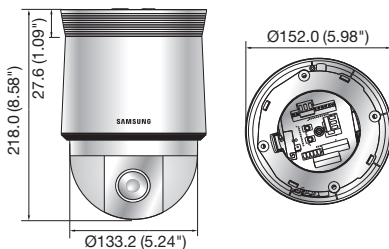

## Key Features

- Max. 1.3M (1280 x 1024) resolution
- 16 : 9 HD (720p) resolution support
- 4.44 ~ 142.6mm (32x) optical zoom, 16x digital zoom
- 0.05Lux@F1.6 (Color), 0.005Lux@F1.6 (B/W)
- H.264, MJPEG dual codec, Multiple streaming
- Day & Night (ICR), WDR (120dB), Intelligent video analytics
- PoE+, SD/SDHC/SDXC memory slot, Bi-directional audio support
- IP66 / IK10 (SNP-5321H), IK10 (SNP-5321 + SHP-3701H only)

## Dimensions

Unit : mm (inch)

SNP-5321H

SNP-5321