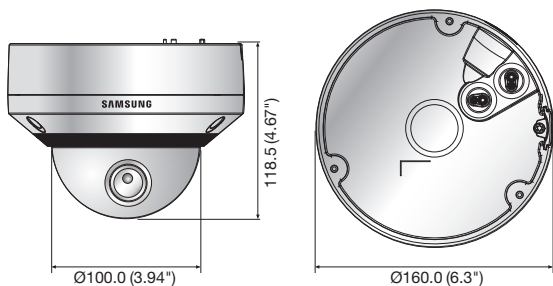

Dimensions

Unit : mm (inch)