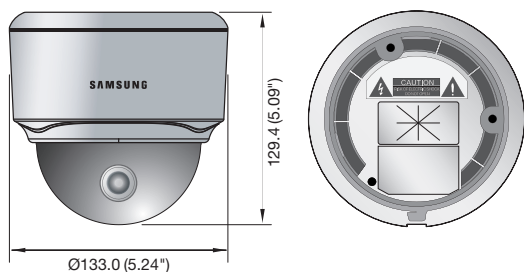

Dimensions

Unit : mm (inch)

Accessories (Optional)

SBP-301HM2 SBP-300LM SBP-300CM SBP-300WM1 SBP-300WM SBP-300B SBP-300PM SBP-300KM

	SND-7082N/P
VIDEO	
Imaging Device	1/3" 3.1MP CMOS
Total Pixels	2,064(H) x 1,578(V)
Effective Pixels	2,052(H) x 1,536(V)
Scanning System	Progressive
Min. Illumination	Color : 0.7Lux (F1.2, 50IRE), 0.011Lux (Sens-up 60x) B/W : 0.07Lux (F1.2, 50IRE), 0.001Lux (Sens-up 60x)
S / N Ratio	50dB
Video Output	CVBS : 1.0 Vp-p / 75Ω composite, 704 x 480(N), 704 x 576(P), for installation
LENS	
Focal Length (Zoom Ratio)	3 ~ 8.5mm (2.8x) motorized varifocal
Max. Aperture Ratio	F1.2
Angular Field of View	H : 87.3°(Wide) ~ 31.2°(Tele) / V : 64.5°(Wide) ~ 23.4°(Tele)
Min. Object Distance	0.5m (1.64ft)
Focus Control	Manual / Simple focus / Day & Night
Lens Type	DC auto iris
Mount Type	Board-in type
PAN / TILT / ROTATE	
Pan Range	0° ~ 355°
Tilt Range	0° ~ 90°
OPERATIONAL	
Camera Title	Off / On (Displayed up to 15 characters)
Day & Night	Auto (ICR) / Color / B/W / External
Backlight Compensation	Off / BLC / HLC / WDR
Wide Dynamic Range	Off / On (96dB) 3M mode : 20fps, 2M mode : 30fps
Contrast Enhancement	SSDR (Samsung Super Dynamic Range) (Off / On)
Digital Noise Reduction	SSNR3 (2D+3D noise filter) (Off / On)
Motion Detection	Off / On (4 rectangular zones)
Privacy Masking	Off / On (1ea 4 point polygonal + 16ea rectangular zones)
Sens-up (Frame Integration)	Off / Auto (2x ~ 60x)
Gain Control	Off / Low / Medium / High
White Balance	ATW / AWC / Manual / Indoor / Outdoor
Electronic Shutter Speed	Auto / A.FLK / Manual (1/30 ~ 12,000sec)
Flip / Mirror	Off / On
Intelligent Video Analytics	Audio detection, Face detection, Tampering, Virtual line, Enter / Exit, Appear / Disappear
Alarm I/O	Digital 1 / 1
Alarm Triggers	Motion detection, Video analytics, Sensor input
Alarm Events	File upload via FTP and E-mail, Notification via E-mail, TCP, Local storage (SD/SDHC) recording at network disconnected
NETWORK	
Ethernet	RJ-45 (10/100BASE-T)
Video Compression Format	H.264 (MPEG-4 part 10/AVC), MJPEG
Resolution	3M mode - 2048 x 1536, 1920 x 1080, 1600 x 1200, 1280 x 1024, 1280 x 960, 1280 x 720, 1024 x 768, 800 x 600, 800 x 450, 640 x 480, 640 x 360, 320 x 240, 320 x 180 2M mode - 1920 x 1080, 1280 x 1024, 1280 x 960, 1280 x 720, 1024 x 768, 800 x 600, 800 x 450, 640 x 480, 640 x 360, 320 x 240, 320 x 180
Max. Framerate	3M mode - H.264 : Max. 20fps at all resolutions MJPEG : 800 x 600 ~ 320 x 180 - 20fps, 1024 x 768 ~ 1920 x 1080 - 15fps 2048 x 1536 - 10fps 2M mode - H.264 : Max. 30fps at all resolutions MJPEG : 800 x 600 ~ 320 x 180 - 30fps, 1024 x 768 ~ 1920 x 1080 - 15fps
Smart Codec	Yes (Area based method)
Video Quality Adjustment	H.264 : Compression level, Target bitrate level control MJPEG : Quality level control
Bitrate Control Method	H.264 : CBR or VBR, MJPEG : VBR
Streaming Capability	Multiple streaming (Up to 6 profiles)
Audio I/O	Mic / Line in, Line out
Audio Compression Format	G.711 u-law, G.726 (16Kbps, 24Kbps, 32Kbps, 40Kbps)
Audio Communication	Bi-directional audio
IP	IPv4, IPv6
Protocol	TCP/IP, UDP/IP, RTP(UDP), RTP(TCP), RTSP, NTP, HTTP, HTTPS, SSL, DHCP, PPPoE, FTP, SMTP, ICMP, IGMP, SNMPv1/v2c/v3(MIB-2), ARP, DNS, DDNS, QoS, UPnP
Security	HTTPS(SSL) login authentication, Digest login authentication IP address filtering, User access log, 802.1x authentication
Streaming Method	Unicast / Multicast
Max. User Access	10 users at unicast mode
Memory Slot	SD/SDHC memory slot
ONVIF Conformance	Yes (Profile S)
Webpage Language	English, French, German, Spanish, Italian, Chinese, Korean, Russian, Japanese, Swedish, Danish, Portuguese, Turkish, Polish, Czech, Rumanian, Serbian, Dutch, Croatian, Hungarian, Greek, Norwegian, Finnish
Web Viewer	Supported OS : Windows XP / VISTA / 7, MAC OS X 10.7 or higher Supported Browser : Internet explorer 9.0 or higher, Firefox 9.0 or higher, Chrome 15.0 or higher, Safari 5.1 or higher
Central Management Software	SmartViewer, SSM (Samsung Security Manager)
ENVIRONMENTAL	
Operating Temperature / Humidity	-10°C ~ +55°C (+14°F ~ +131°F) / Less than 90% RH
Storage Temperature / Humidity	-30°C ~ +60°C (-22°F ~ +140°F) / Less than 90% RH
ELECTRICAL	
Input Voltage / Current	12V DC, PoE (IEEE802.3af class3)
Power Consumption	Max. 9W (12V DC, PoE (Class3))
MECHANICAL	
Color / Material	Ivory / Plastic
Dimensions (WxH)	Ø133.0 x 129.4mm (Ø5.24" x 5.09")
Weight	604g (1.33 lb)