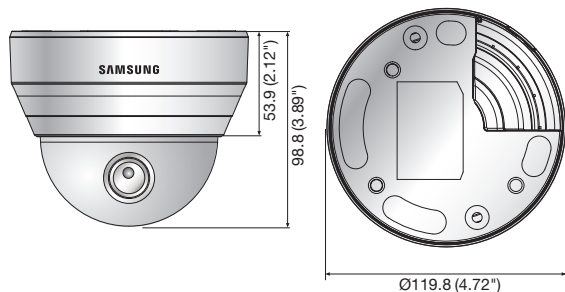

Dimensions

Unit : mm (inch)

Accessories (Optional)

SND-L5083RN/P	
VIDEO	
Imaging Device	1/3" 1.37M CMOS
Total Pixels	1,312(H) x 1,069(V)
Effective Pixels	1,305(H) x 1,049(V)
Scanning System	Progressive
Min. Illumination	Color : 0.04Lux (1/30sec, F1.4), 0.001Lux (2sec, F1.4) B/W : 0Lux (IR LED on)
LENS	
Focal Length (Zoom Ratio)	2.8 ~ 12mm (4.3x) varifocal
Max. Aperture Ratio	F1.4
Angular Field of View	H : 88.2°(Wide) ~ 28.6°(Tele) / V : 69.4°(Wide) ~ 23.0°(Tele) / D : 117.3°(Wide) ~ 36.2°(Tele)
Min. Object Distance	0.5m (1.64ft)
Focus Control	Manual
Lens Type	DC auto iris
Mount Type	Board type
PAN / TILT / ROTATE	
Pan / Tilt / Rotate Range	0° ~ 350° / 0° ~ 67° / 0° ~ 355°
OPERATIONAL	
IR Viewable Length	15m (49.21ft)
Camera Title	Off / On (Displayed up to 15 characters)
Day & Night	True Day & Night
Backlight Compensation	Off / BLC
Contrast Enhancement (DWDR)	SSDR (Samsung Super Dynamic Range) (Off / On)
Digital Noise Reduction	SSNR (Off / On)
Motion Detection	Off / On (4ea rectangular zones)
Privacy Masking	Off / On (6ea rectangular zones)
Gain Control	Off / Low / Middle / High
White Balance	ATW / AWC / Manual / Indoor / Outdoor
LDC (Lens Distortion Correction)	Off / On (5 levels with min / max)
Electronic Shutter Speed	Minimum / Maximum / Anti flicker
Flip / Mirror	Flip / Mirror / Hallway view
Intelligent Video Analytics	Motion detection with metadata, Tampering
Alarm Triggers	Motion detection, Tampering detection, SD card error, NAS error
Alarm Events	File upload via FTP and E-mail, Local storage recording at event, Notification via E-mail
NETWORK	
Ethernet	RJ-45 (10/100BASE-T)
Video Compression Format	H.264, MJPEG
Resolution	1280 x 1024, 1280 x 960, 1280 x 720, 1024 x 768, 800 x 600, 720 x 576, 640 x 480, 320 x 240
Max. Framerate	H.264 : Max. 30fps at all resolutions MJPEG : Max. 1fps at 1280 x 1024, 1280 x 960, 1280 x 720, 1024 x 768, Max. 15fps at other resolution
Video Quality Adjustment	H.264 : Target bitrate level control, MJPEG : Quality level control
Bitrate Control Method	H.264 : CBR or VBR, MJPEG : VBR
Streaming Capability	Multiple streaming (Up to 3 profiles)
Audio I/O	Built-in mic
Audio Compression Format	G.711 u-law / G.726 selectable G.726 (ADPCM) 8kHz, G.711 8kHz, G.726 : 16Kbps, 24Kbps, 32Kbps, 40Kbps
Audio Communication	Uni-directional audio
IP	IPv4, IPv6
Protocol	TCP/IP, UDP/IP, RTP(UDP), RTP(TCP), RTCP, RTSP, NTP, HTTP, HTTPS, SSL, DHCP, PPPoE, FTP, SMTp, ICMP, IGMP, SNMPv1/v2c/v3(MIB-2), ARP, DNS, DDNS, QoS, PIM-SM, UPnP, Bonjour
Security	HTTPS(SSL) login authentication, Digest login authentication IP address filtering, User access log, 802.1x authentication
Streaming Method	Unicast / Multicast
Max. User Access	6 users at unicast mode
Storage	micro SD/SDHC max. 32G, NAS - Motion images recorded in the SD memory card can be downloaded - Manual recording at local PC
Application Programming Interface	ONVIF Profile S, G, SUNAPI (HTTP API)
Webpage Language	English, French, German, Spanish, Italian, Chinese, Korean, Russian, Japanese, Swedish, Danish, Portuguese, Turkish, Polish, Czech, Rumanian, Serbian, Dutch, Croatian, Hungarian, Greek, Norwegian, Finnish
Web Viewer	Supported OS : Windows XP / VISTA / 7 / 8 / 8.1, MAC OS X 10.7 ~ 10.10 Supported Browser : Microsoft Internet Explorer (Ver. 8 ~ 11), Mozilla Firefox (Ver. 9 ~ 35), Google Chrome (Ver. 15 ~ 40), Apple Safari (Ver. 8.0.2(Mac OS X 10.10), 7.0.6(Mac OS X 10.9), 6.0.2 (Mac OS X 10.8, 10.7 only), 5.1.7) * Mac OS X only
Central Management Software	SmartViewer
ENVIRONMENTAL	
Operating Temperature / Humidity	-10°C ~ +55°C (+14°F ~ +131°F) / Less than 90% RH
Storage Temperature / Humidity	-30°C ~ +60°C (-22°F ~ +140°F) / Less than 90% RH
ELECTRICAL	
Input Voltage / Current	PoE (IEEE802.3af, Class2)
Power Consumption	Max. 5.4W
MECHANICAL	
Color / Material	Ivory / Plastic
Dimensions (WxH)	Ø119.8 x 98.8mm (Ø4.72" x 3.89")
Weight	290g (0.64 lb)