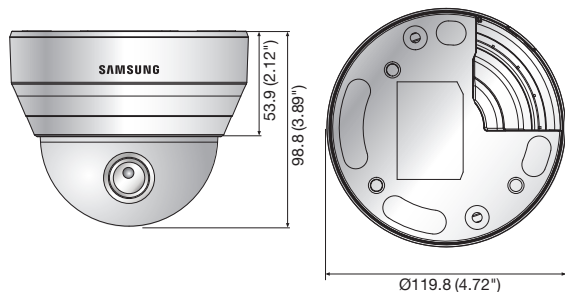

# SND-L6083R

2Megapixel Full HD Network IR Dome Camera

## Key Features

- Max. 2M (1920 x 1080) resolution
- 2.8 ~ 12mm (4.3x) varifocal lens
- 0.095Lux@F1.4 (Color), 0Lux@F1.4 (B/W : IR LED on)
- 30fps@all resolutions (H.264)
- H.264, MJPEG dual codec, Multiple streaming
- Motion detection, Tampering
- micro SD/SDHC memory slot, PoE
- IR viewable length 15m
- Hallway view support (Rotate 90°/270°)
- LDC support (Lens Distortion Correction)

## Dimensions

Unit : mm (inch)