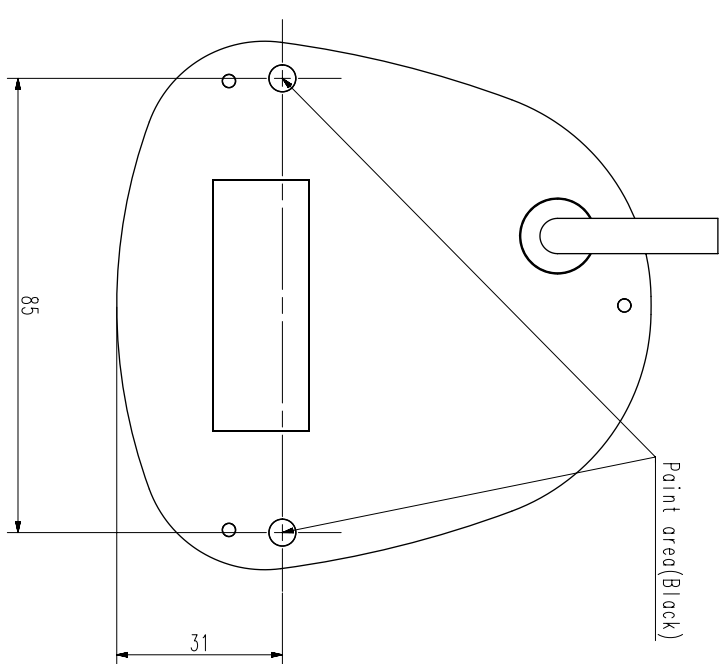

This parts should not contain any substances which are specified in AH80-0033K

NO	PART NAME	CODE NO.	MATERIAL	Q'TY	REMARK
1	ASSY-XNV-6012(M)/6022R(M)	058056	MATERIAL	1	REMARK

STANDARD TOLERANCE

DIV	h1	h2	h3	h4	h5
0-16	±0.05	±0.1	±0.1	±0.2	±0.3
16-63	±0.05	±0.1	±0.2	±0.3	±0.4
63-250	±0.1	±0.2	±0.3	±0.4	±0.4
250-1000	±0.2	±0.3	±0.4	±0.5	±0.6

CHANGE		SCALE			DESIGN			CHECK			APPROVAL			PART NAME		MODEL NAME		CODE NO.	
		1 / 1			18.03.19			18.03.19			18.03.19			ASSY-XNV-6012(M)/6022R(M)		XNV-6012 (M) / 6022R (M)		058056