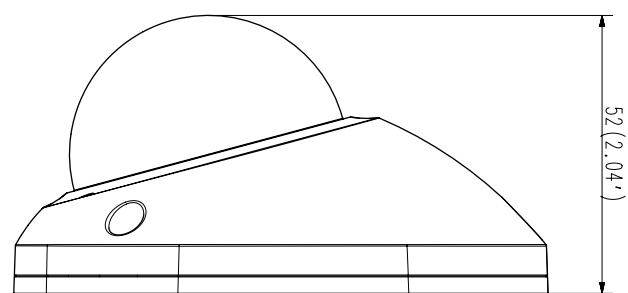

This parts should not contain any substances which are specified in AH80-0033K

NO	PART NAME	CODE NO.	MATERIAL	Q'TY	REMARK
1	ASSY-XNV-6012(M)/6022R(M)	058056	MATERIAL	1	REMARK

STANDARD TOLERANCE

DIV	h1	h2	h3	h4	h5
0-16	±0.05	±0.1	±0.1	±0.2	±0.3
16-63	±0.05	±0.1	±0.2	±0.3	±0.4
63-250	±0.1	±0.2	±0.3	±0.4	±0.4
250-1000	±0.2	±0.3	±0.4	±0.5	±0.6

CHANGE		SCALE			DESIGN			CHECK			APPROVAL			PART NAME		MODEL NAME		CODE NO.	
		1 / 1			18.03.19			18.03.19			18.03.19			ASSY-XNV-6012(M)/6022R(M)		XNV-6012 (M) / 6022R (M)		058056