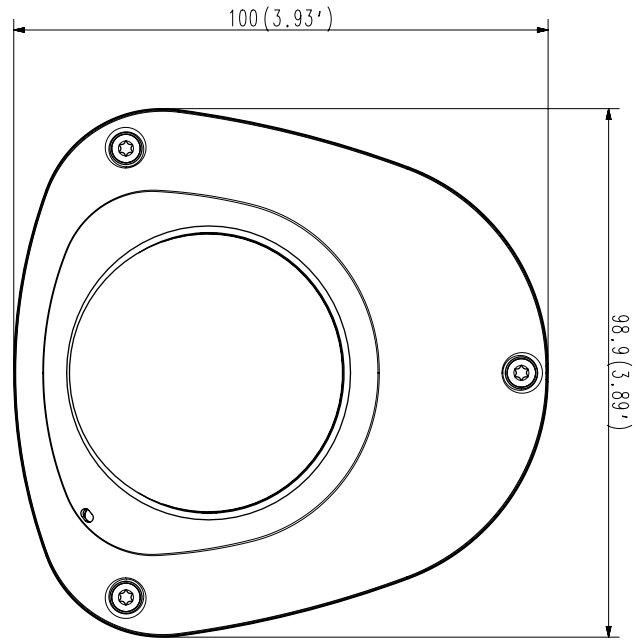

This parts should not contain any substances which are specified in AH80-0033K

NO	PART NAME	CODE NO.	MATERIAL	Q'TY	REMARK
1	ASSY-XNV-6012(M)/6022R(M)	058056	MATERIAL	1	REMARK

STANDARD TOLERANCE

DIV	h1	h2	h3	h4	h5
0-16	±0.05	±0.1	±0.1	±0.2	±0.3
16-63	±0.05	±0.1	±0.2	±0.3	±0.4
63-250	±0.1	±0.2	±0.3	±0.4	±0.4
250-1000	±0.2	±0.3	±0.4	±0.5	±0.6

CHANGE		SCALE			DESIGN			CHECK			APPROVAL			PART NAME		MODEL NAME		CODE NO.	
		1 / 1			18.03.19			18.03.19			18.03.19			ASSY-XNV-6012(M)/6022R(M)		XNV-6012 (M) / 6022R (M)		058056